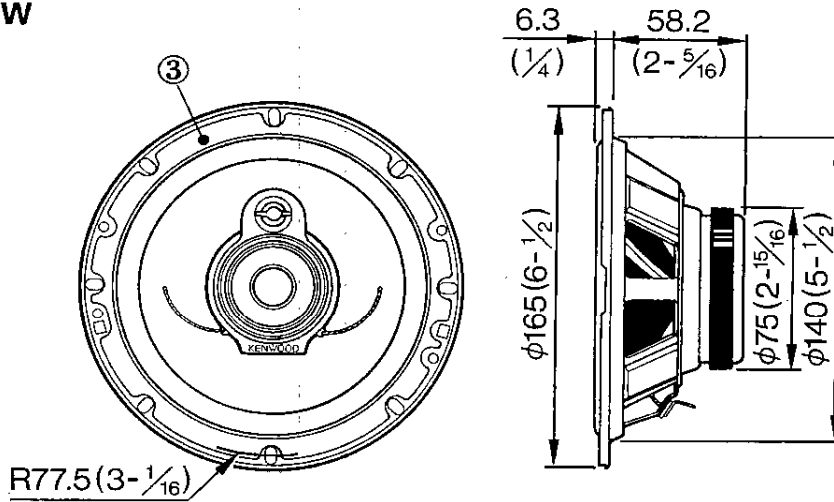

KFC-1784C

SERVICE MANUAL

KENWOOD

© 1994-10 PRINTED IN JAPAN
B51-6768-00(N)1223

EXTERNAL VIEW

UNIT : mm (inch)

PARTS INCLUDED

-  $\phi 4 \times 16$ $\times 8$
-  $\times 8$
-  2m(6.6ft)..... $\times 2$

PARTS LIST

* New parts

Parts without **Parts No.** are not supplied.

Ref No.	New parts	Parts No.	Description
①		E30-5246-08	CORD SET
②		N99-1293-08	SCREW SET
③	*	T15-0279-08	SPEAKER

SPECIFICATIONS

- Speakers
- Woofer 165mm (6-1/2 in) Injection P.P. Cone Type
185g (6.5 oz) Magnet
 - Midrange 50mm (1-9/16 in) Water Resistant Cone Type
 - Tweeter 13mm (1/2 in) Ceramic Dome Type
 - Peak Power 100Watts
 - Frequency Response 35Hz~28,000Hz
 - Sensitivity 91dB/W at 1m
 - Impedance 4 Ohms
 - Net Weight 1,340g (3.0 lb)/Pair